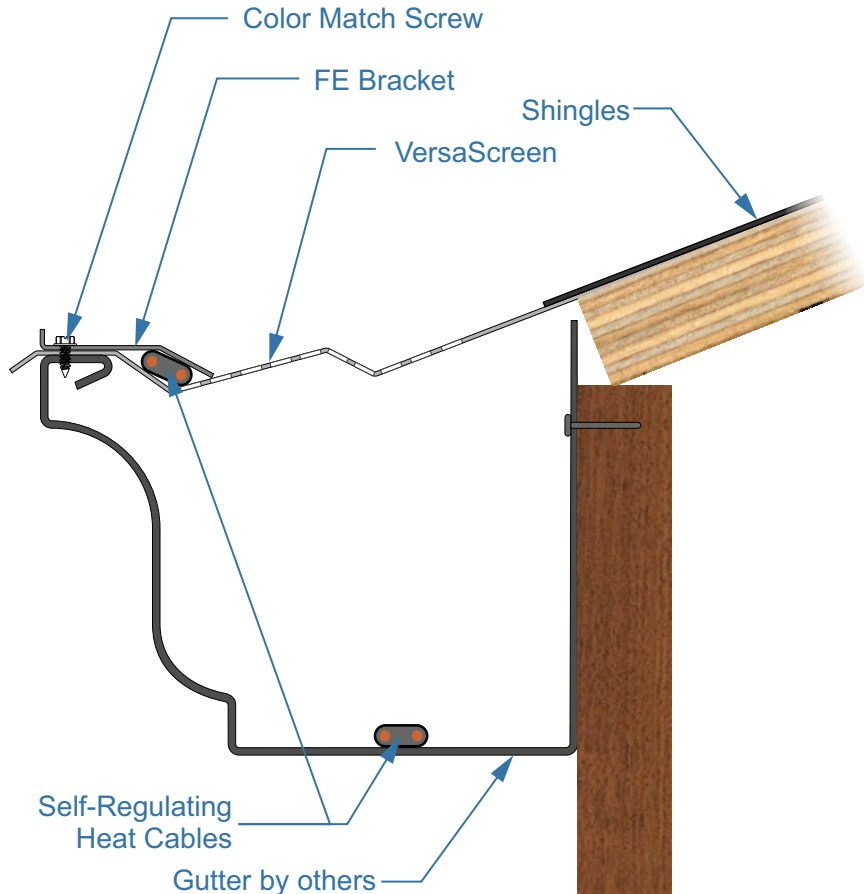

## VersaScreen - HGS-FEPro

### VersaScreen Pro Gutter Protection

The VersaScreen HGS-FEPro is a heated gutter guard system designed to work on most styles of gutters including K style and fascia style. It is specifically designed to prevent ice dam and icicle build up at the eaves and gutters. The highly efficient system is comprised of the VersaScreen Pro, the FE cover along with two runs of the self-regulating heat cable - one at the front edge of the gutter, and one in the gutter bottom. Installation is simple. Route heat cable in the gutter bottom, downspout and then on top of screen. Secure heat cable in and install the VSP; cover cable with the FE cover.

**NOTE:** Some roof assembly features omitted for clarity. VersaScreen Pro is designed to fit a variety of gutter style and installation methods. VersaScreen and IceBlaster products are fully compatible with most roof styles and systems.

#### Performance:

Two runs of industrial grade self-regulating heat cable

Screen and FE Cover: .040 aluminum with a durable powder coat matte black finish