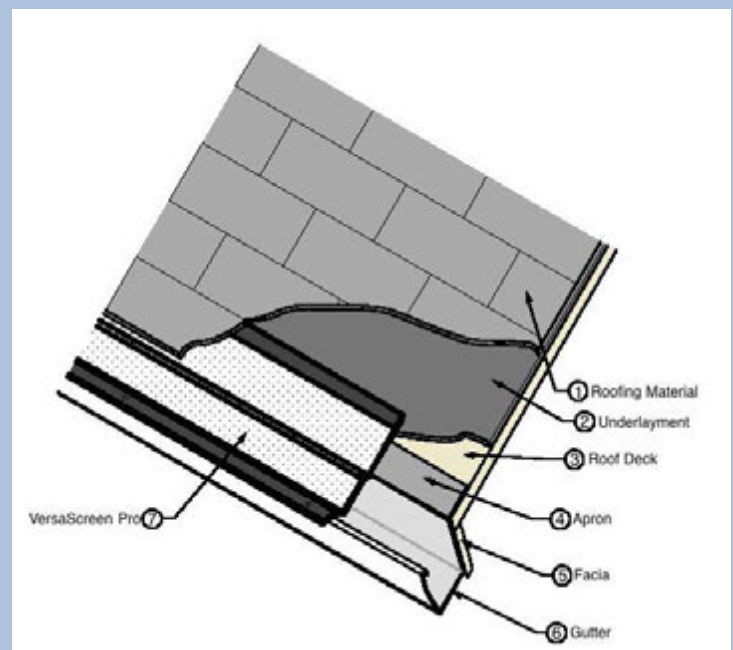

## VersaScreen Pro Gutter Protection™

- Easy installation with 5' pieces. Slips under shingle and is fastened to front lip of gutter
- Strong construction - 040 aluminum with a durable powder coat finish
- Small hole perforation only lets fine debris through which easily flushes out with rainfall
- Holes are large enough to handle large rainfalls
- Built in drip lip minimizes staining and 'tiger striping'
- Versatile – fits 5" and 6" gutters (K style, half round, box) with no modification
- Can be easily modified to fit other gutters
- Works with metal roofs, slate, cedar shake, asphalt shingles
- Low profile, matte black finish makes it less visible from the ground
- No need for multiple colors