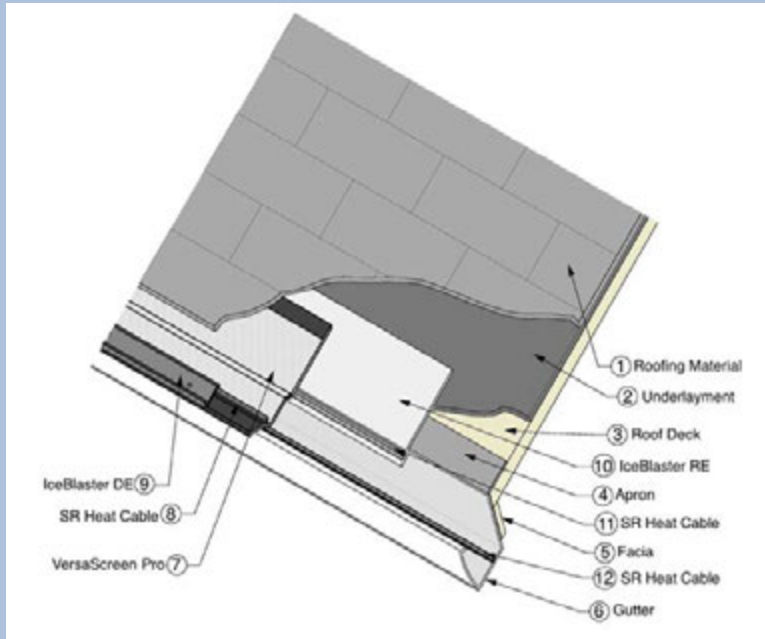

IceBlaster™

VERSASCREEN HEATED GUTTER PROTECTION