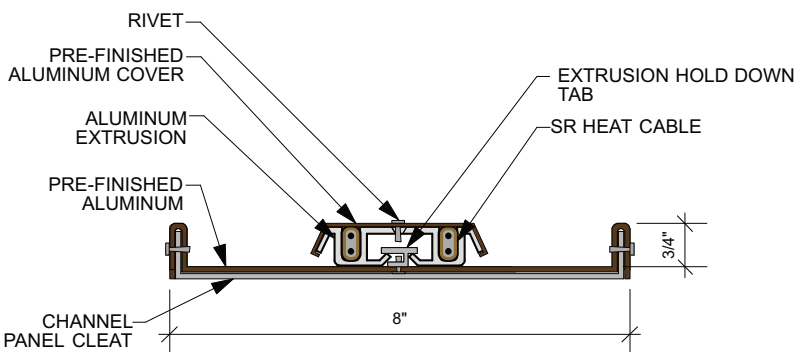

## IceBlaster Edge Melt System Channel Melt Panel (SP-CM)

The IceBlaster Edge Melt System Channel Melt Panel (SP-CM) is specifically designed to prevent ice dams that occur at dormers and other areas where melt water draining onto a roof surface can refreeze and create leak issues. Installation is simple. Base panel mounts over existing roofing material with supplied channel panel cleat. Install base extrusion. Route two runs of commercial grade self regulating heat cable. Prefinished aluminum cover panel is riveted to base panel for maximum heat transfer. Route any heat cable in gutter and downspout(s). Expert design layout and installation guidance are available with order.

### Specifications:

**Performance:** Two runs of 13 watt (nominal) per foot industrial grade self regulating heat cable  
 Base Extrusion: 6063 T5 Aluminum  
 Cover Panel: .040 Kynar 500 prefinished aluminum

### Supplied Components:

- Base extrusion, panel cover, and splice covers
- Mounting hardware
- Commercial grade self regulating heat cable
  - C/US Listed for US and Canada
  - 110-130v or 208-277v (voltage specific)
- Power Connection Kit
- Extrusions and covers are 10' standard lengths
  - Standard Colors: Medium Bronze, Matte Black, Dark Bronze, Forest Green, Mansard Brown, 20 oz. real copper.
  - Special Order Colors: Complete line of UnaClad aluminum colors
  - Standard lengths can be cut to length