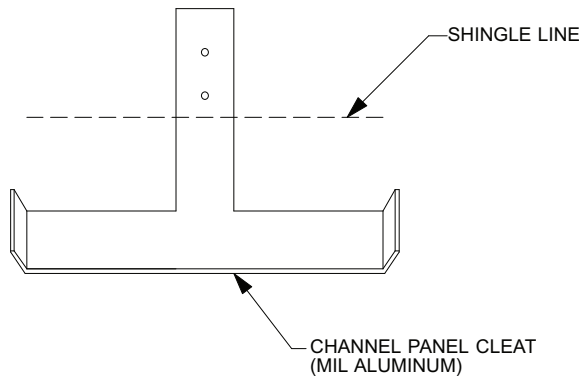

## IceBlaster Edge Melt System Channel Melt Panel (SP-CM)

The IceBlaster Edge Melt System Channel Melt Panel (SP-CM) is specifically designed to prevent ice dams that occur at dormers and other areas where melt water draining onto a roof surface can refreeze and create leak issues. Installation is simple. Base panel mounts over existing roofing material with supplied channel panel cleat. Install base extrusion. Route two runs of commercial grade self regulating heat cable. Prefinished aluminum cover panel is riveted to base panel for maximum heat transfer. Route any heat cable in gutter and downspout(s). Expert design layout and installation guidance are available with order.

### Specifications:

**Performance:** Two runs of 13 watt (nominal) per foot industrial grade self regulating heat cable  
 Base Extrusion: 6063 T5 Aluminum  
 Cover Panel: .040 Kynar 500 prefinished aluminum

### Supplied Components:

- Base extrusion, panel cover, and splice covers
- Mounting hardware
- Commercial grade self regulating heat cable
  - C/US Listed for US and Canada
  - 110-130v or 208-277v (voltage specific)
- Power Connection Kit
- Extrusions and covers are 10' standard lengths
  - Standard Colors: Medium Bronze, Matte Black, Dark Bronze, Forest Green, Mansard Brown, 20 oz. real copper.
  - Special Order Colors: Complete line of UnaClad aluminum colors
  - Standard lengths can be cut to length